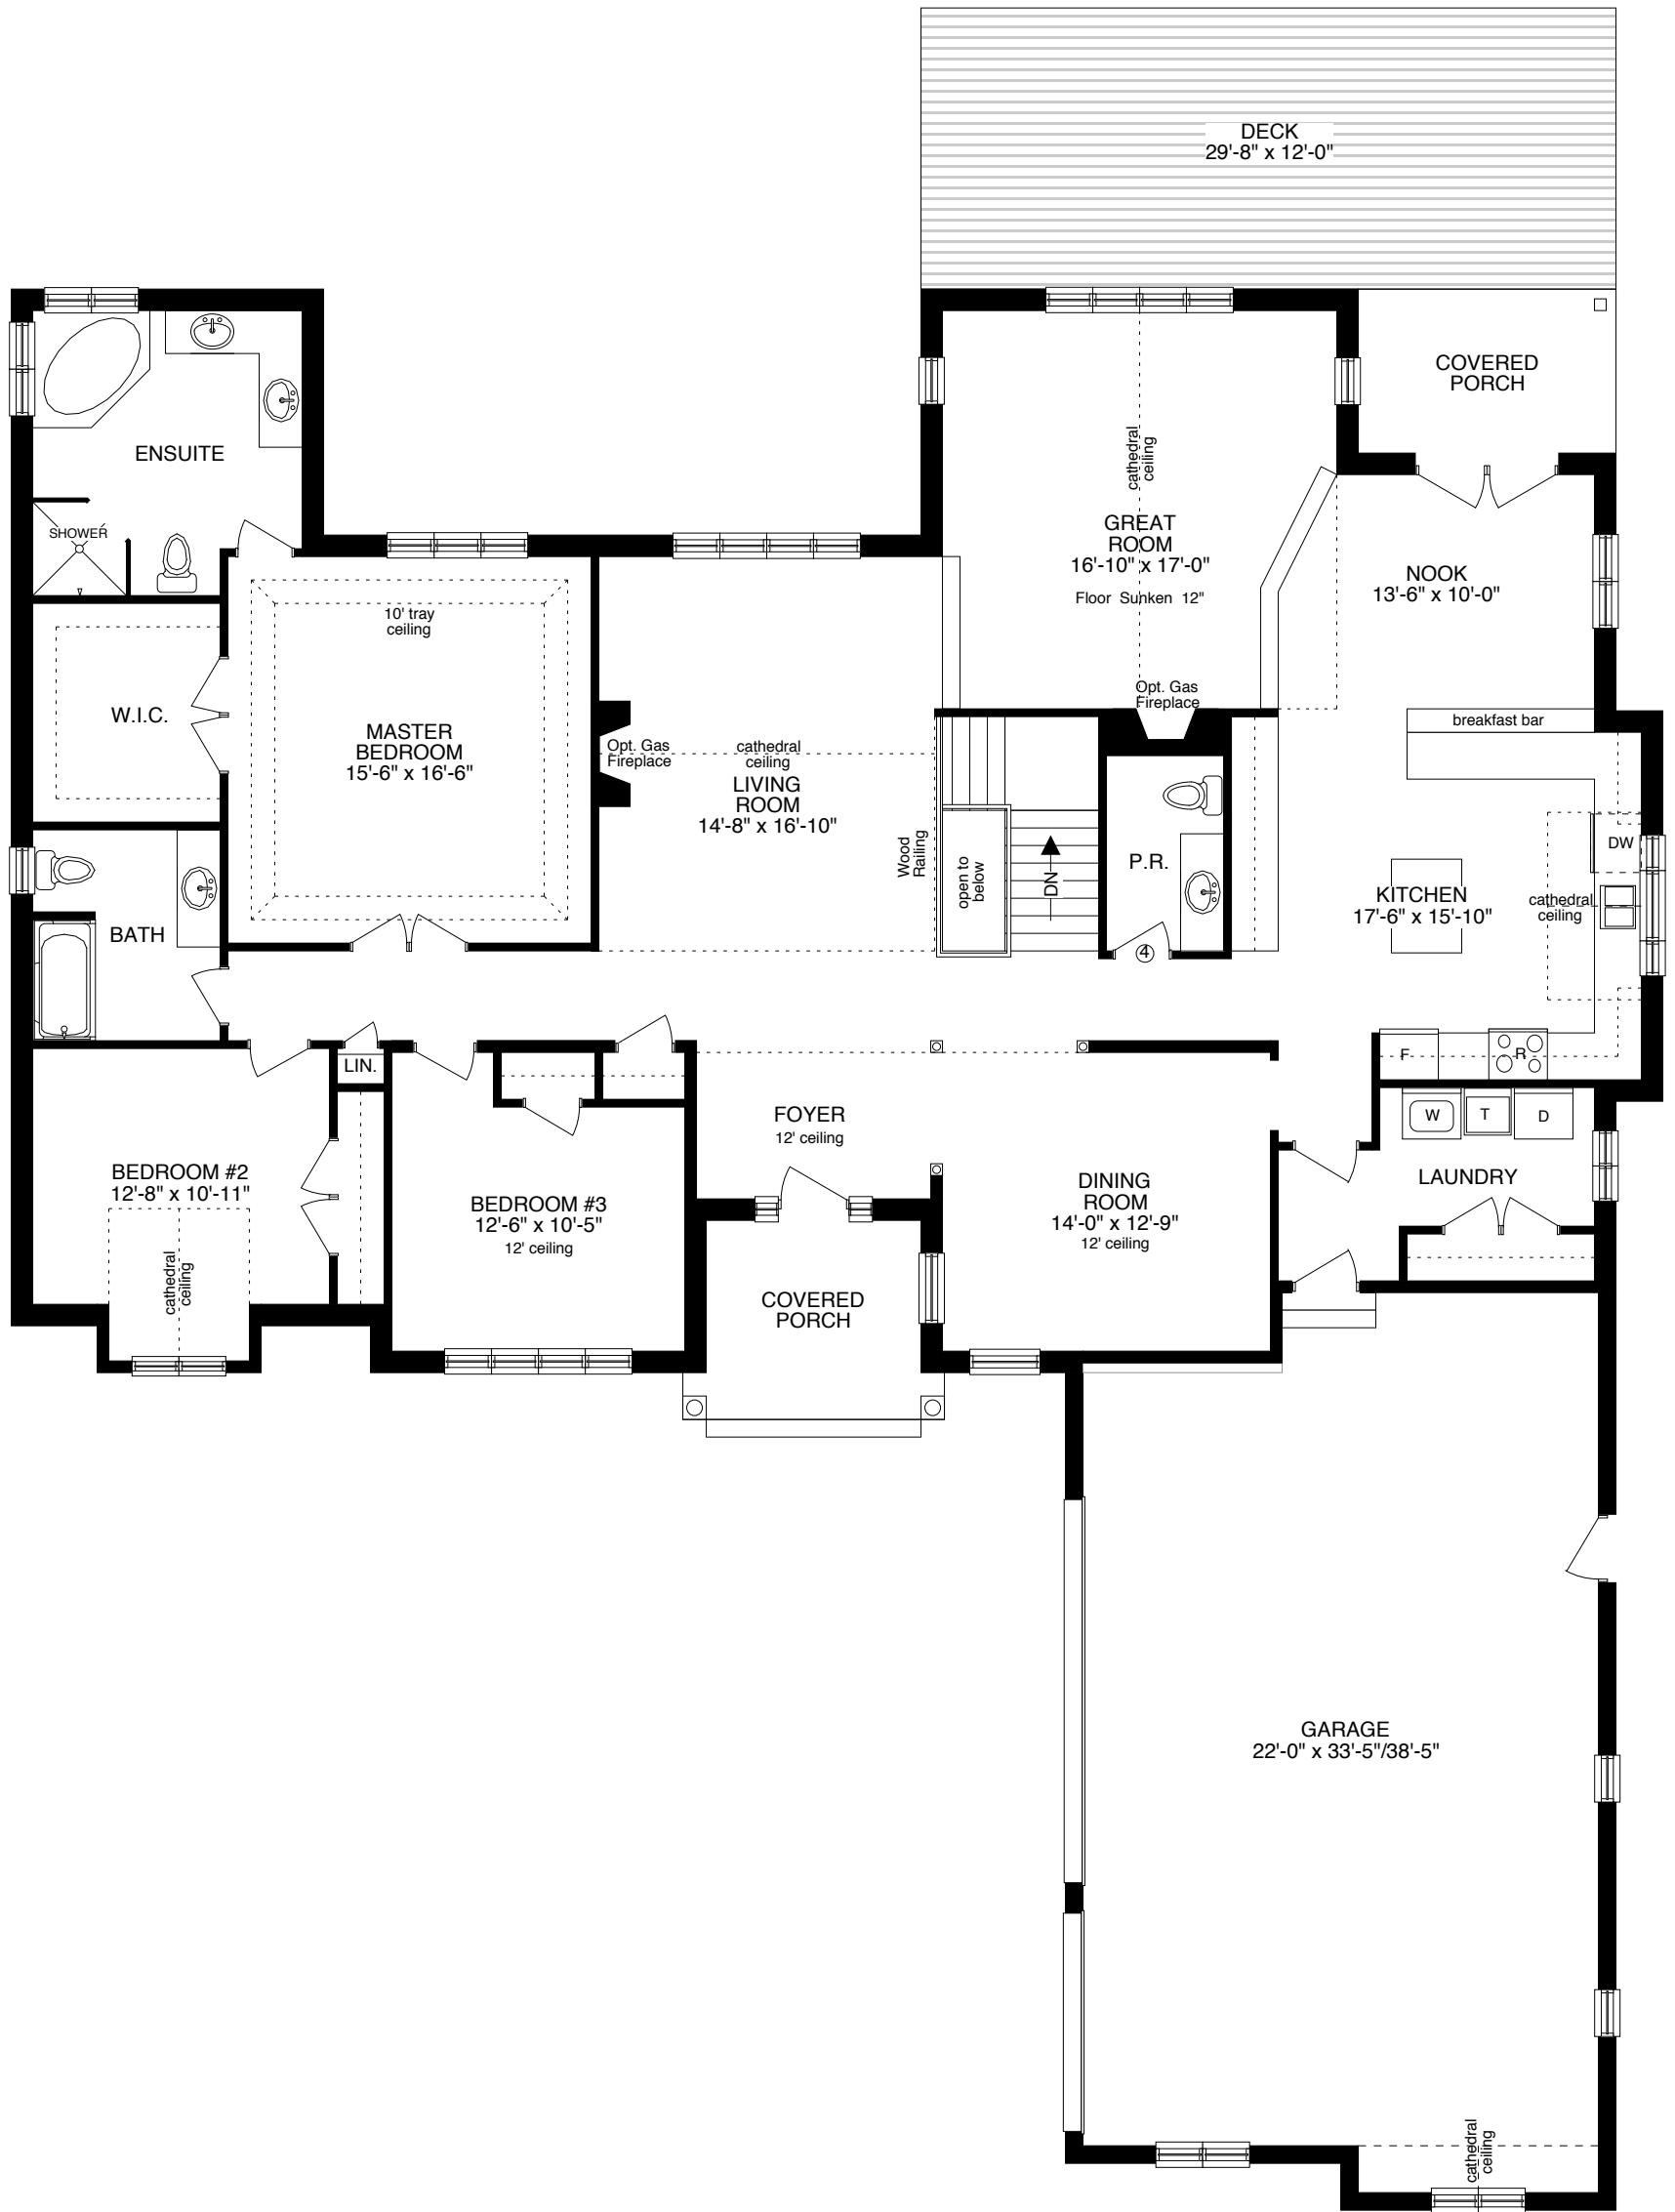

FRONT ELEVATION

The Derbyshire
2729 Sq. Ft.

The Derbyshire
2729 Sq. Ft.